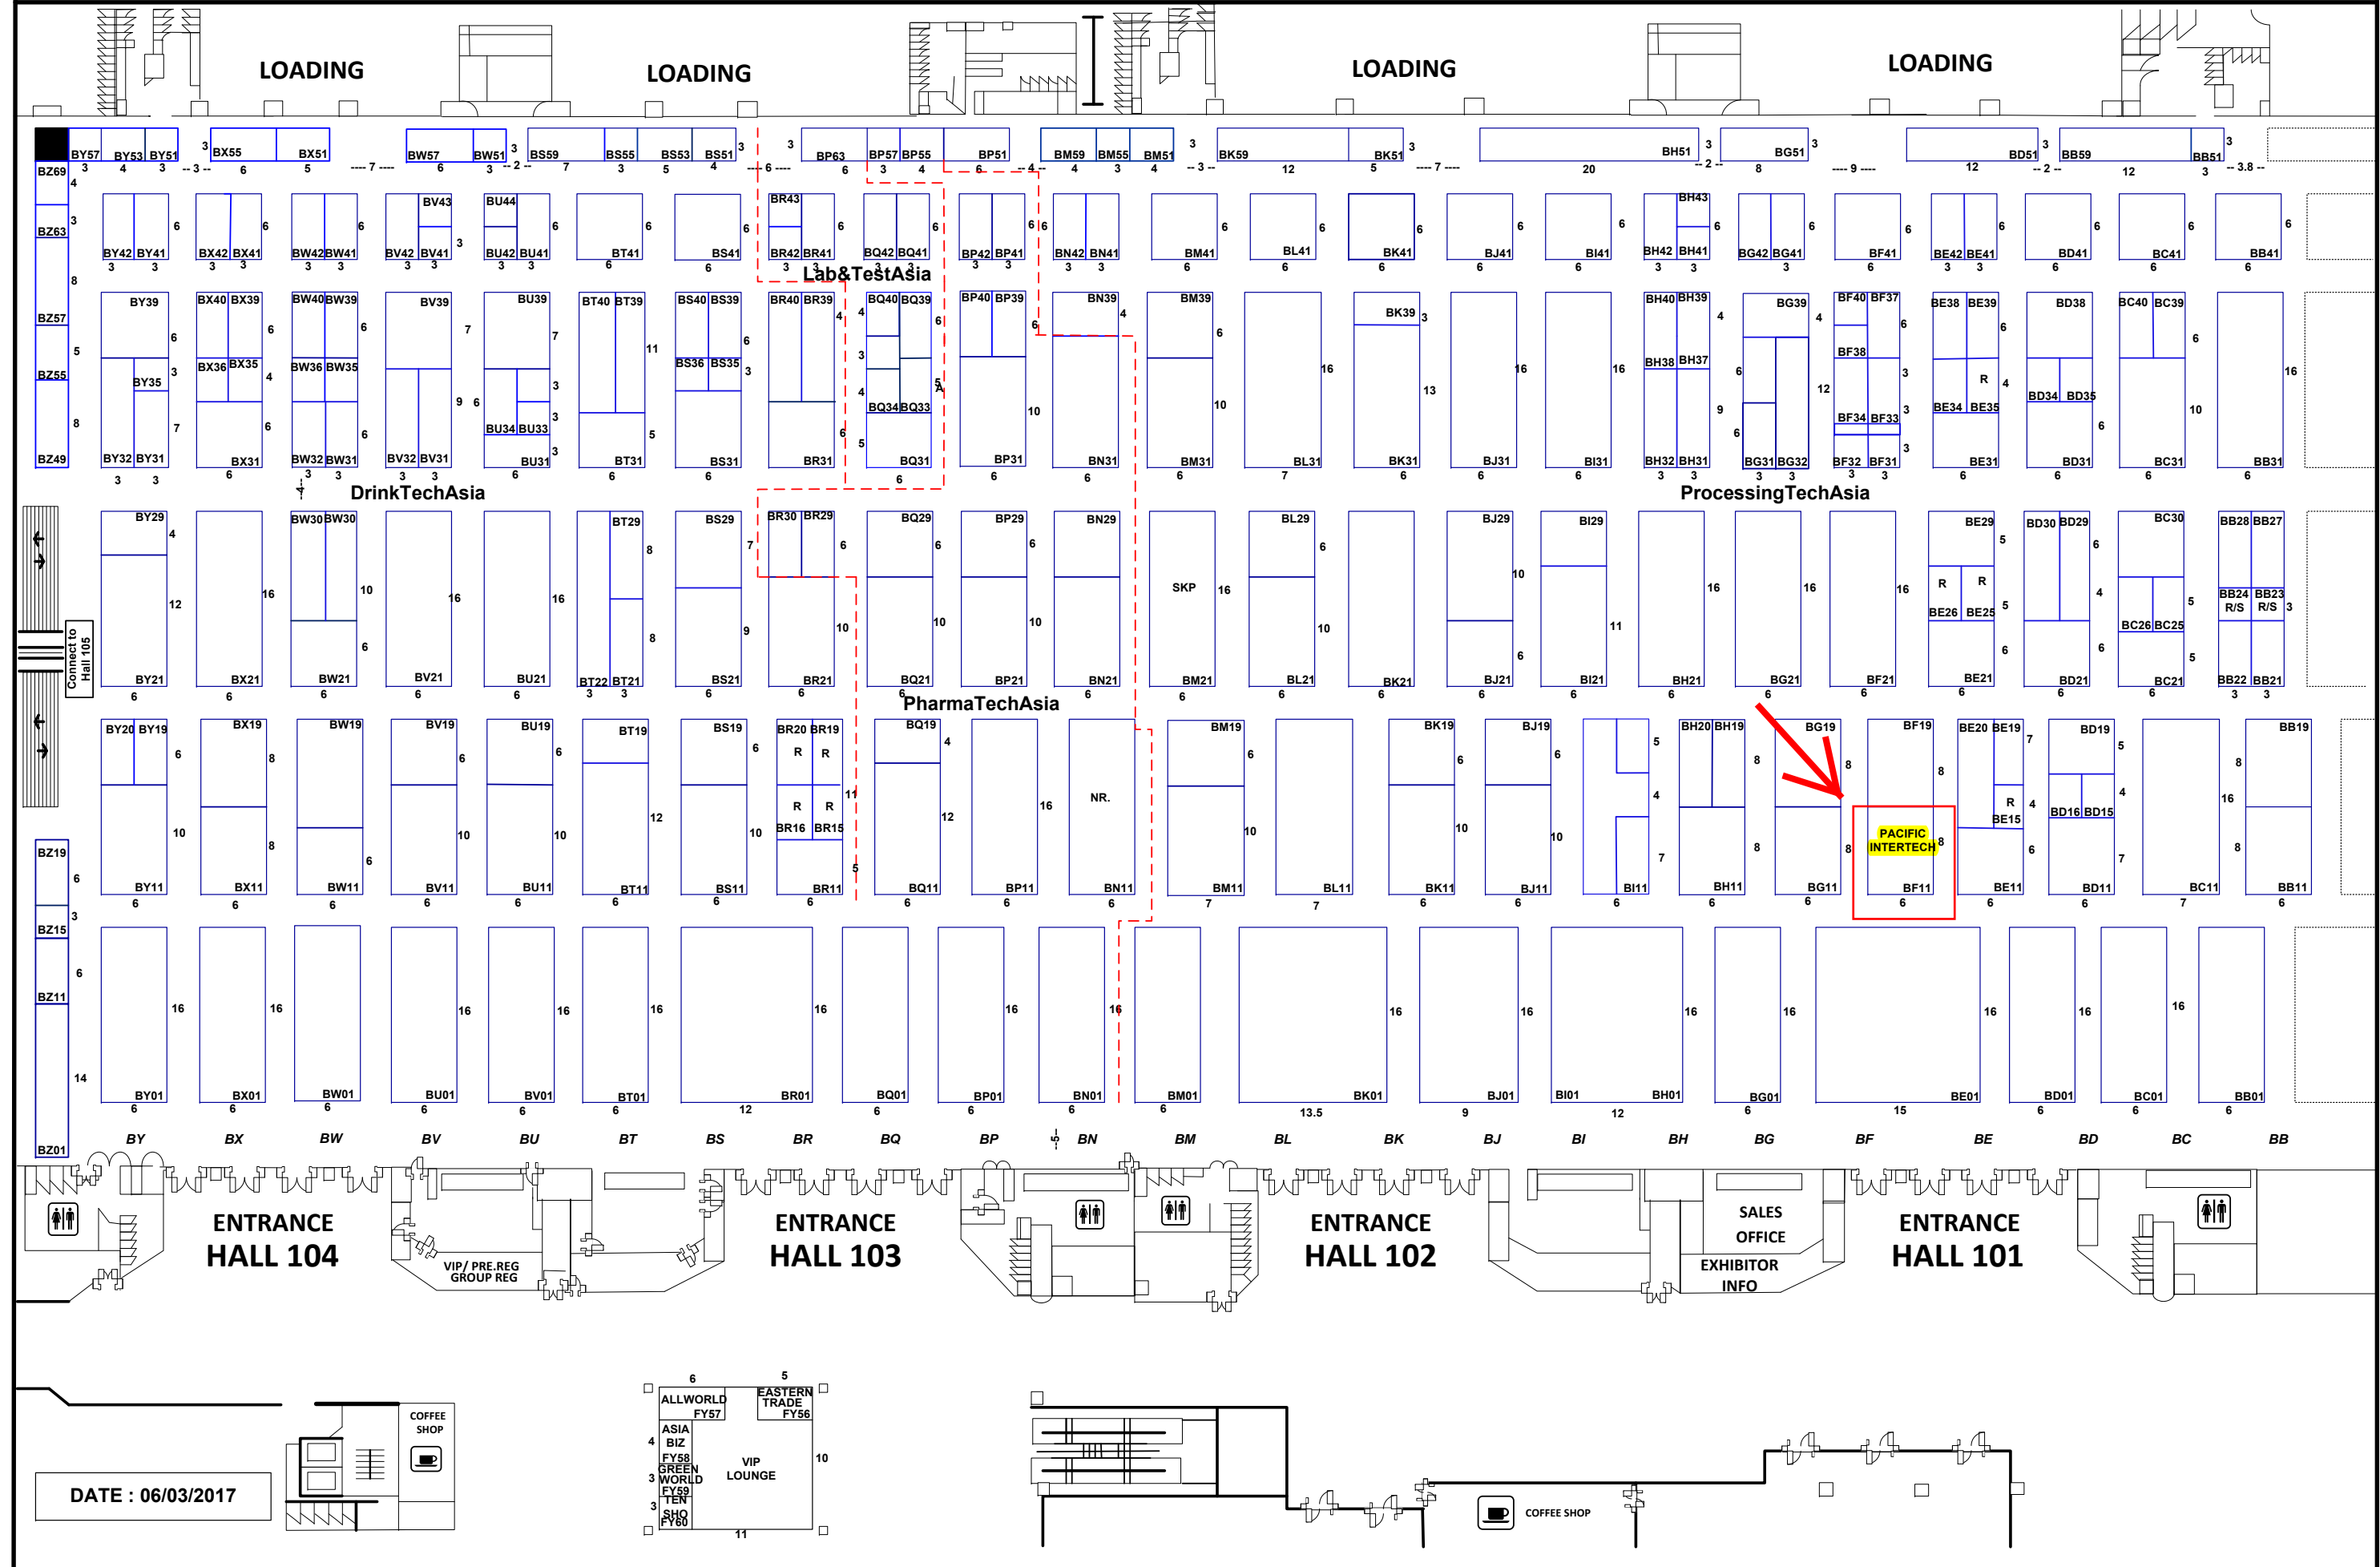

Incorporating :
 - ProcessingTechAsia
 - PackagingTechAsia
 - DrinkTechAsia
 - PharmaTechAsia

PROPAK ASIA 2017
 14th - 17th June 2017
 Hall 98, 99, 100, 101, 102, 103, 104, 105
 BITEC, BANGKOK, THAILAND

Incorporating :
 - Lab&TestAsia
 - MaterialsAsia
 - Coding, Marking & LabellingAsia
 - Coldchain, Logistics & WarehousingAsia

DATE : 06/03/2017

SALES OFFICE
EXHIBITOR INFO

ENTRANCE HALL 104

ENTRANCE HALL 103

ENTRANCE HALL 102

ENTRANCE HALL 101

VIP / PRE-REG
GROUP REG